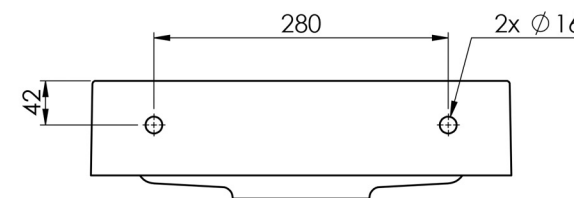

Bottom view

B-B

Backside view

		Name: HOLLY 40x40	
www.marmy.eu		Item NR.: 6 301 95 04 10 18	
Weight: 9 kg	Visible height: 9 cm	Scale: 1:5	