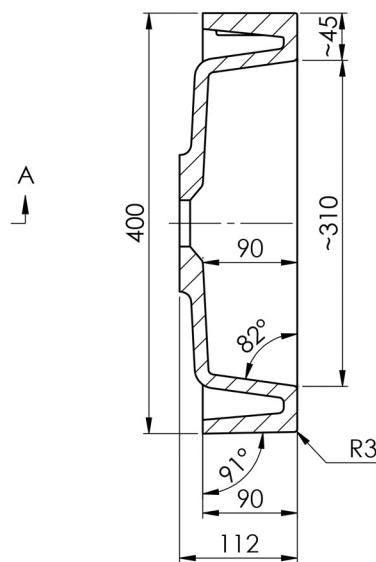

Bottom view

B-B

Backside view

		Name: HOLLY 40x40	
www.marmy.eu		Item NR.: 6 301 95 04 10 18	
Weight: 9 kg	Visible height: 9 cm	Scale: 1:5	