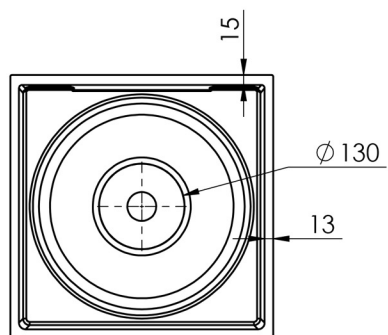

Bottom view

B-B

Backside view

		Name: HOLLY 40x40	
www.marmy.eu		Item NR.: 6 301 95 04 10 18	
Weight: 9 kg	Visible height: 9 cm	Scale: 1:5	